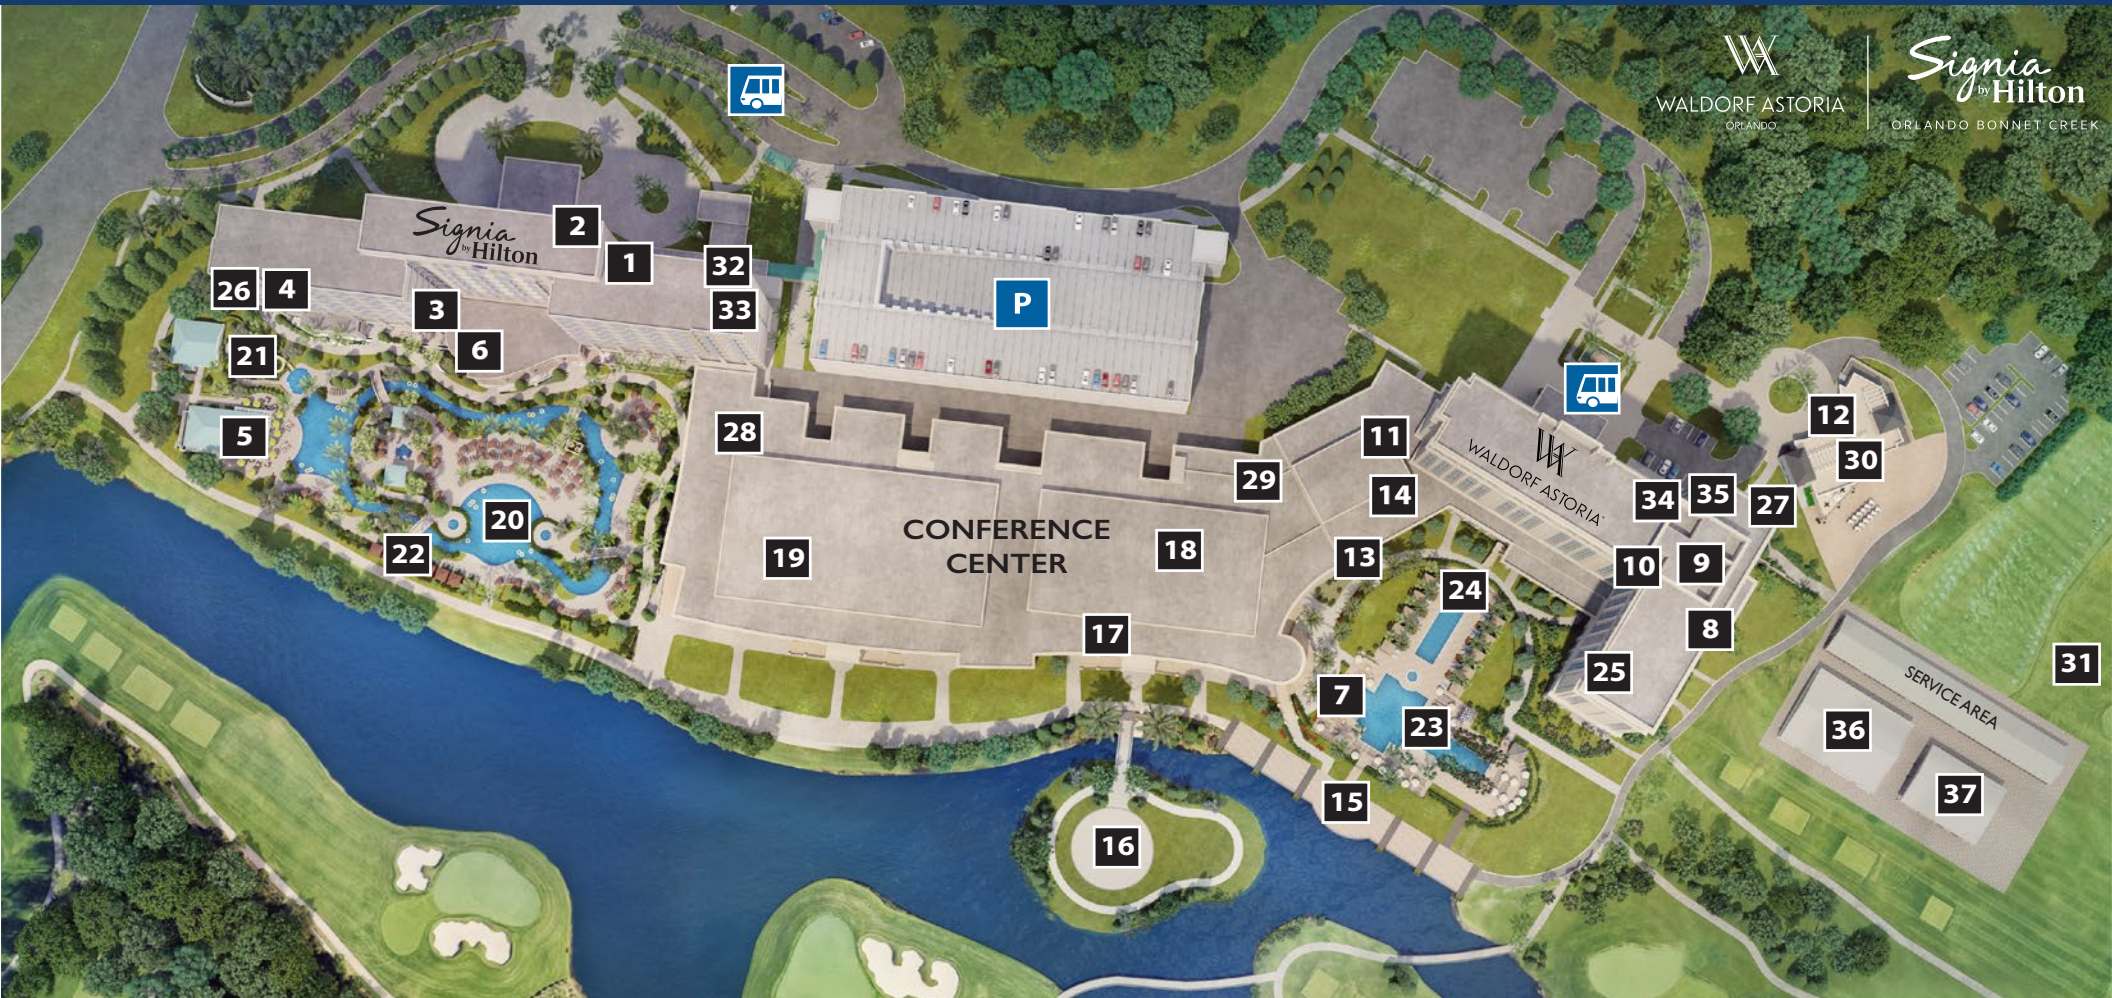

COMPLEX RESORT MAP

RESTAURANTS & LOUNGES

- | | |
|-------------------|--------------------------|
| 1. Zeta Asia | 7. Aquamarine |
| 2. MUSE | 8. Bull & Bear® |
| 3. Harvest Bistro | 9. Peacock Alley® |
| 4. La Luce® | 10. Oscar's® |
| 5. Beech® | 11. Sir Harry's Lounge |
| 6. MYTH Bar | 12. The Clubhouse Grille |

FUNCTION SPACE

- | |
|------------------------------------|
| 13. Waldorf Astoria Meeting Rooms |
| 14. Waldorf Astoria Grand Ballroom |
| 15. Promenade |
| 16. Signature Island |
| 17. Signia by Hilton Meeting Rooms |
| 18. Floridian Ballroom |
| 19. Bonnet Creek Ballroom |

AMENITIES & TRANSPORTATION

- | | | |
|--|--|---|
| 20. Signia by Hilton Pool & Lazy River | 27. Waldorf Astoria Spa | 34. Sundries Shop |
| 21. Signia by Hilton Water Slide | 28. Full Service Business Center | 35. Daniella Ortiz |
| 22. Signia by Hilton Private Cabanas | 29. Self Service Business Center (24 Hour) | 36. Golf Pavilion |
| 23. Waldorf Astoria Private Cabanas | 30. Waldorf Astoria® Golf Pro Shop | 37. Golf Pavilion Gardens |
| 24. Waldorf Astoria Pool Cabanas | 31. Waldorf Astoria® Golf Club |  Shuttle Pick Up Station |
| 25. Waldorf Fitness Center | 32. FunZone Arcade |  Signia by Hilton & Conference Parking |
| 26. Signia by Hilton Fitness Center | 33. Disney Store | |